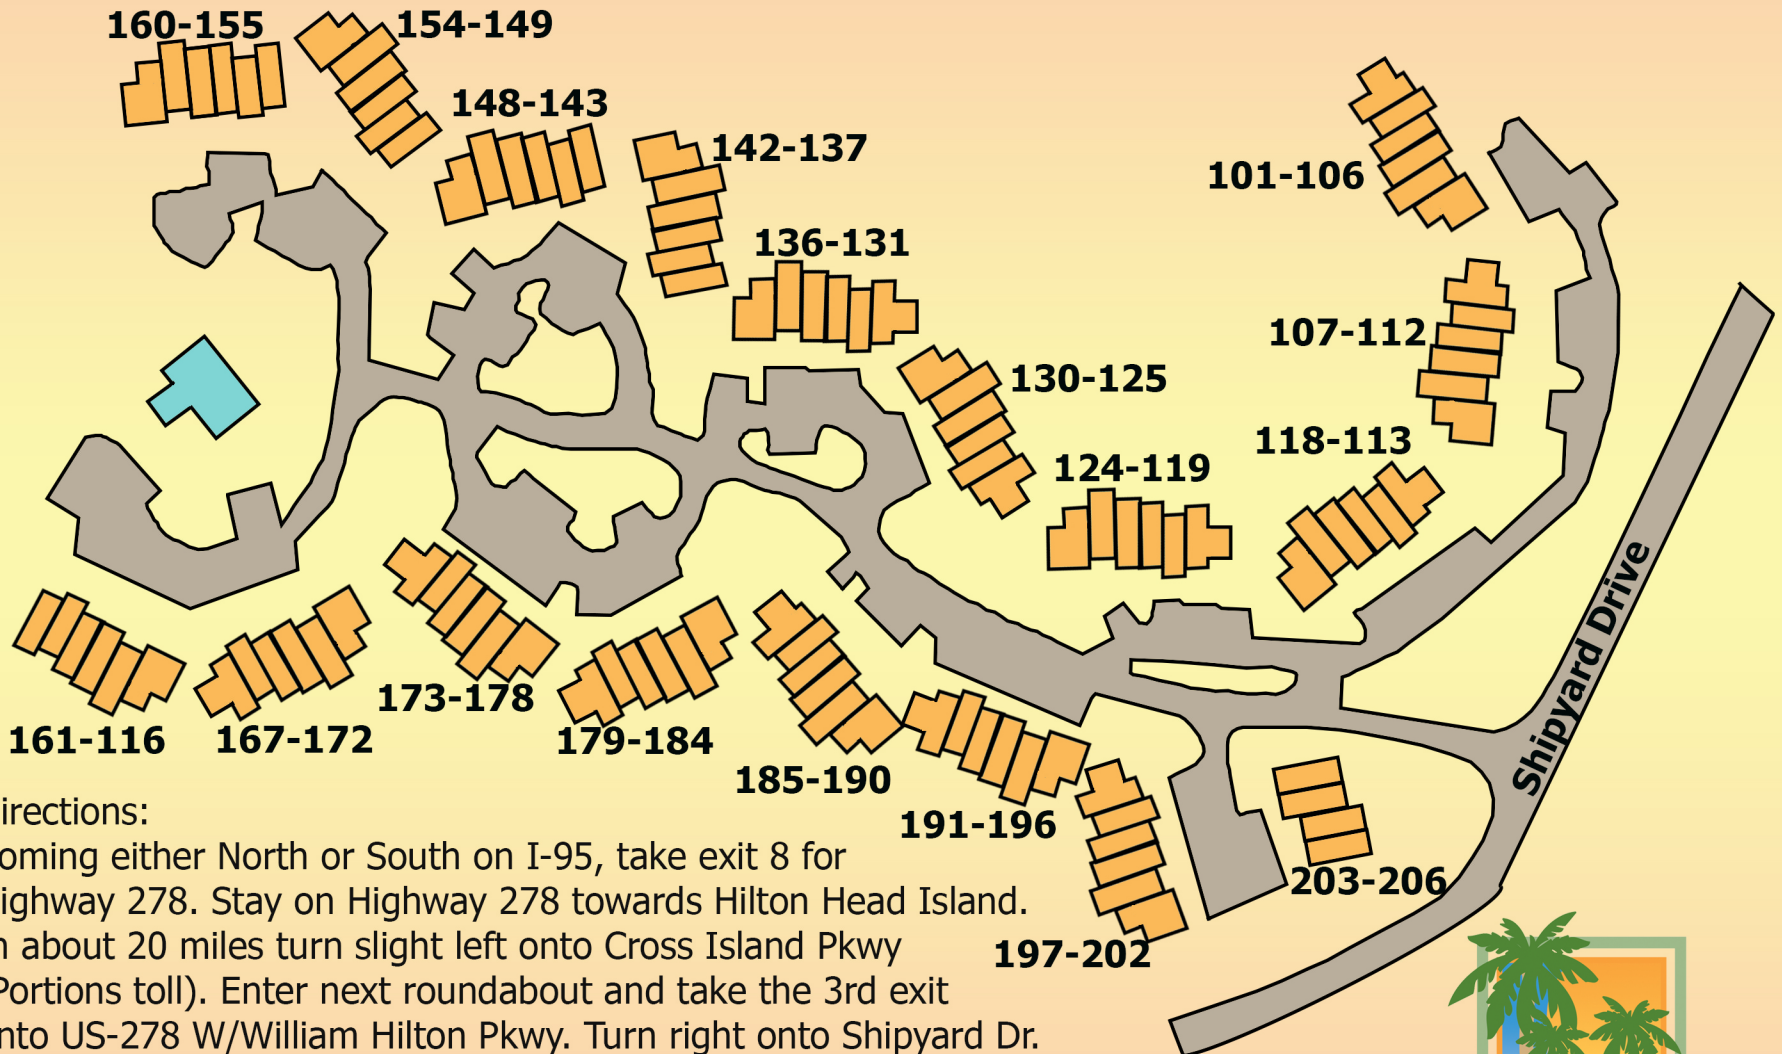

Shipyard- The Greens

Directions:

Coming either North or South on I-95, take exit 8 for Highway 278. Stay on Highway 278 towards Hilton Head Island. In about 20 miles turn slight left onto Cross Island Pkwy (Portions toll). Enter next roundabout and take the 3rd exit onto US-278 W/William Hilton Pkwy. Turn right onto Shipyard Dr. Pass through 1 roundabout. The Greens will be on your left.

For your GPS please enter:

113 Shipyard Dr. Hilton Head, SC 29928

Sunset Rentals